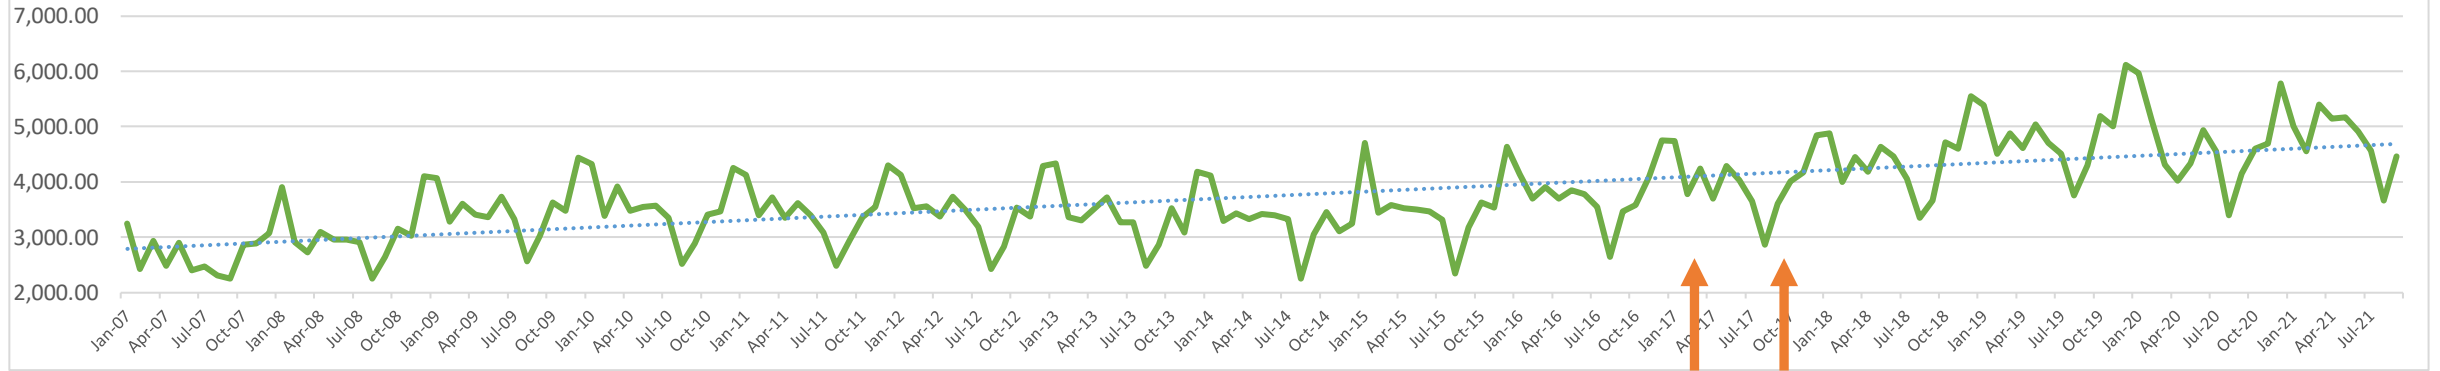

Glass collection 2017-2021 (Tn)

7633 Uds.

1 paper-cardboard and 1 glass containers per 450 inhabitants.