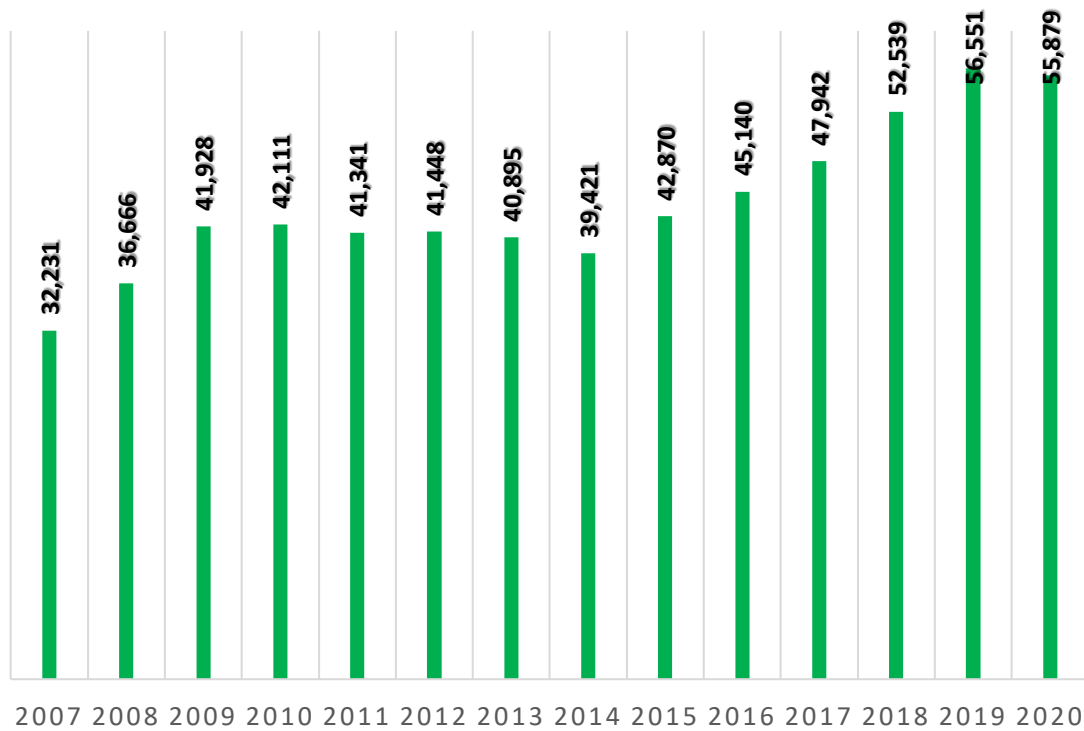

Glass collection 2017-2021 (Tn)

7633 Uds.

1 paper-cardboard and 1 glass containers per 450 inhabitants.